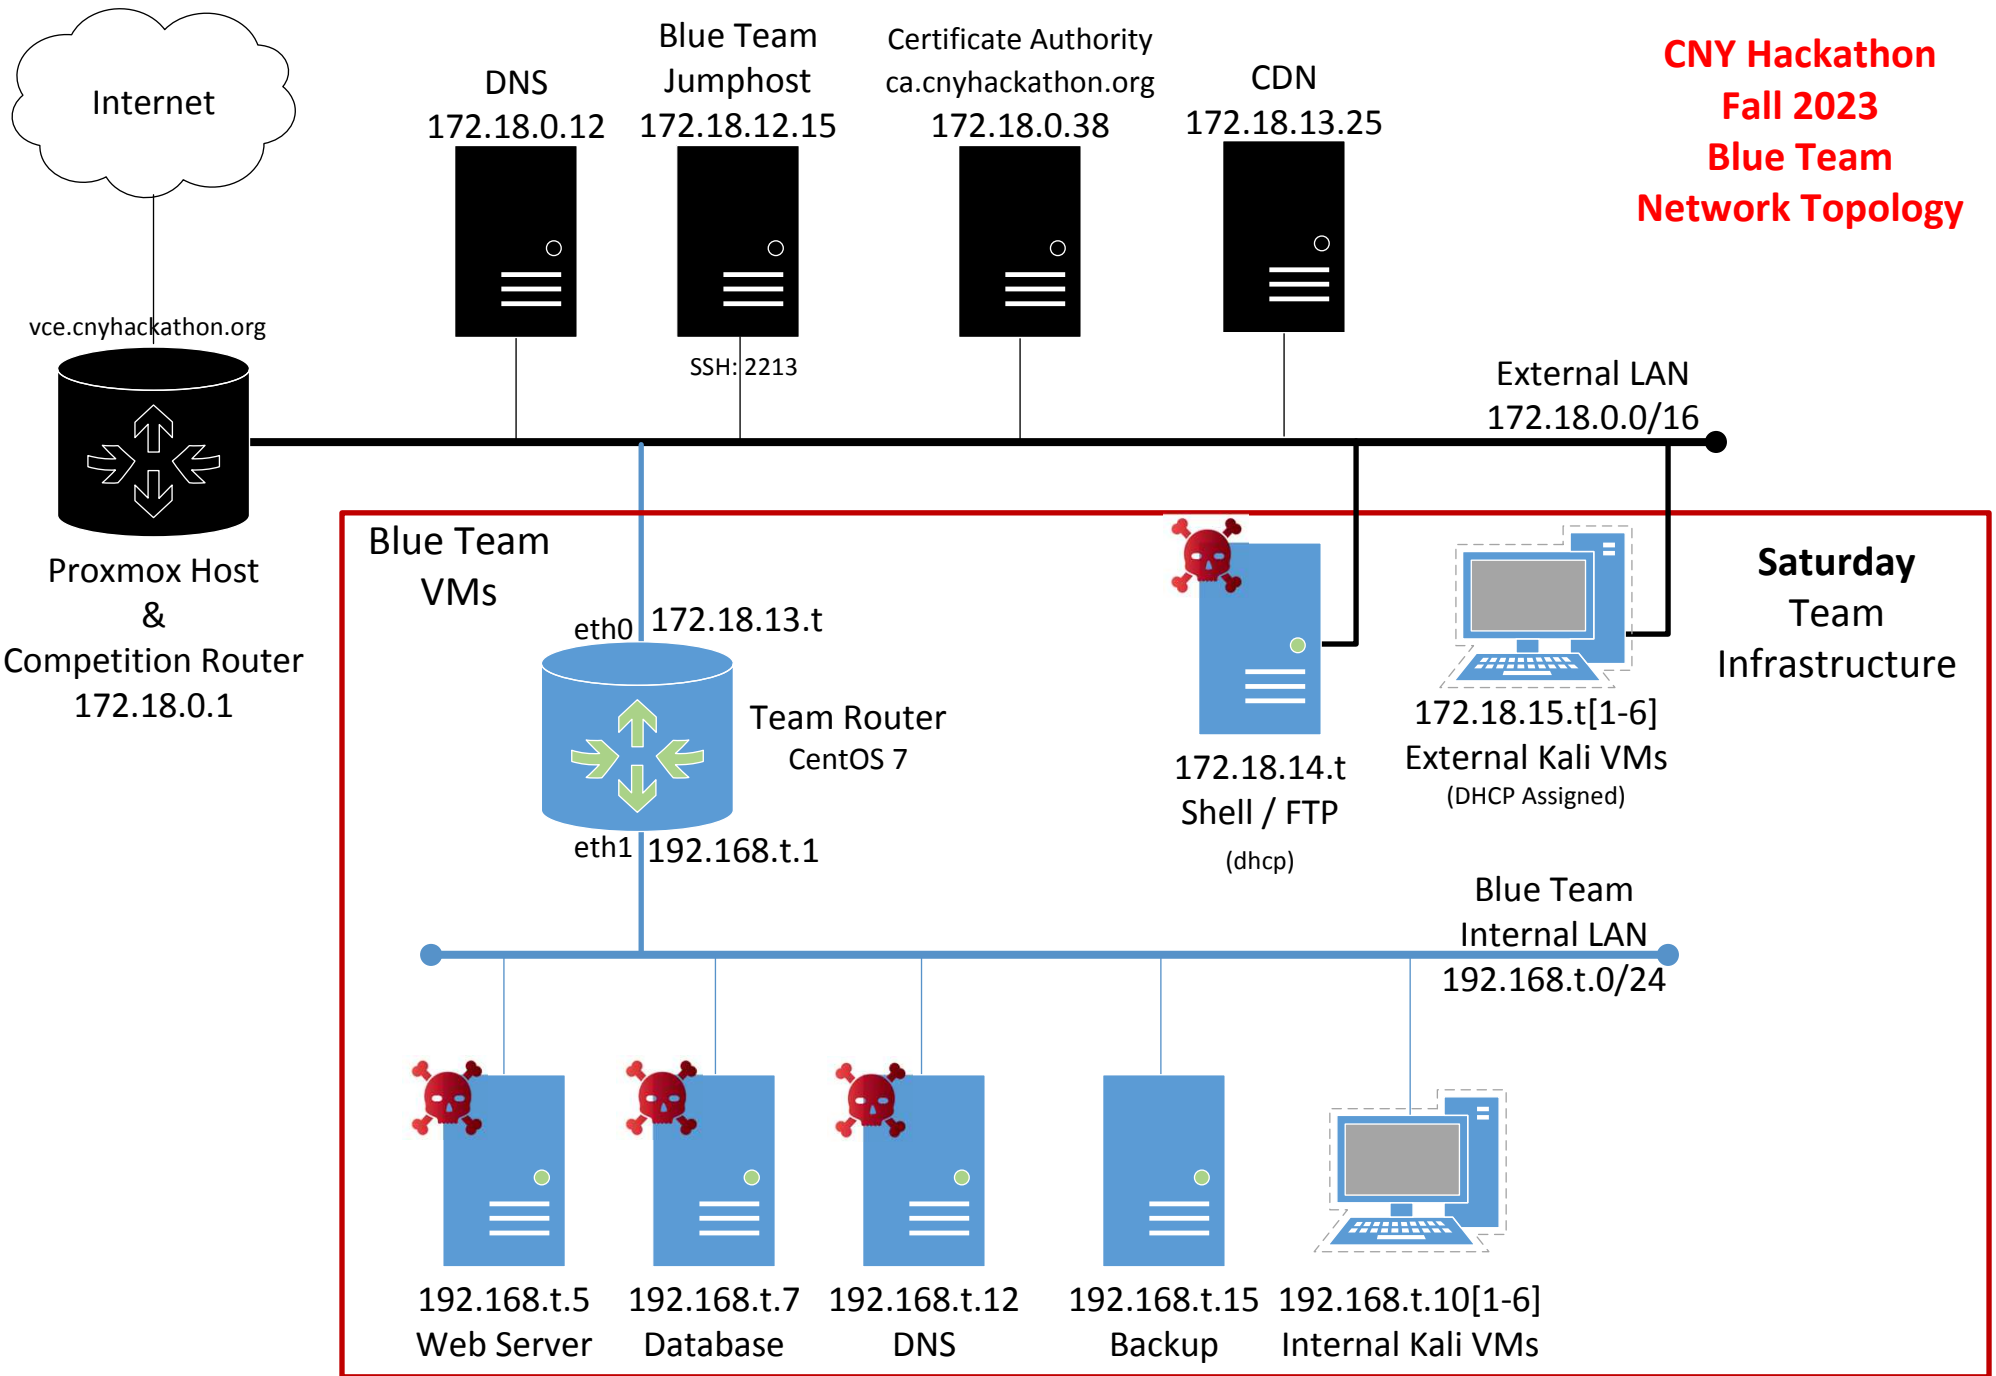

**CNY Hackathon
Fall 2023
Blue Team
Network Topology**

t = team number

 These VMs are already compromised!

All Blue Team VMs are in scope for red team.

 Managed by Black team
 Managed by Blue teams